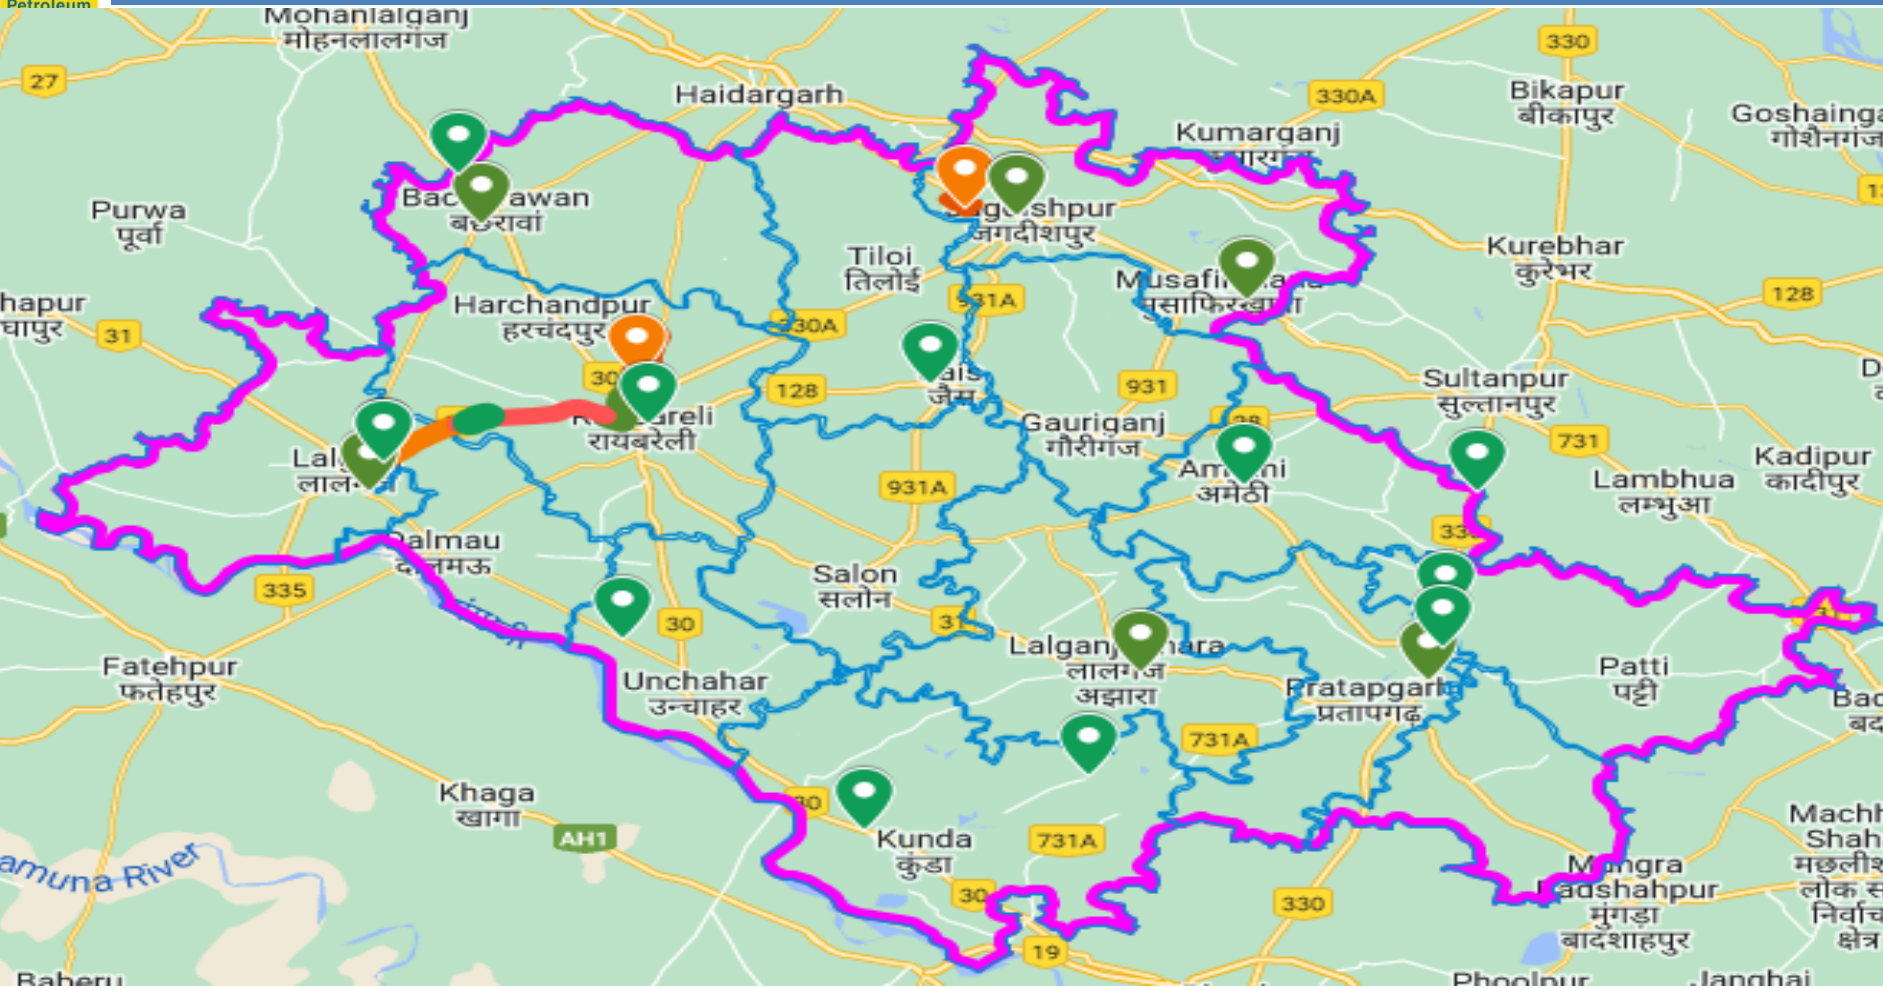

NOTICE INVITING EXPRESSION OF INTEREST (EOI)

For appointment of dealership of CNG stations under Dealer Owned Dealer Operated (DODO) model

State	Geographical Area (GA)	Address for submission of Application.	Contact details - In case of any queries, please contact as per details below:		
Uttar Pradesh	Amethi, Pratapgarh, Raebareli	BPCL 2nd floor, RDA Complex, Indira Nagar, Raebareli, Uttar Pradesh-229001.	9633755155	praveenkumar@bharatpetroleum.in	Praween kumar

For Geographical Area and pipeline route map refer Page No 2

Amethi, Raebareli and Pratapgarh GA

Total Geographical Area (Sq Km)	10414.53
No. of Charge Area	15
Total Household	1892201
Total Population	11094970

Current CS Pipeline and CNG Outlets

legend	Description
	Current CNG Outlets
	CGS
	CS Pipeline laying completion
	CS Pipeline wip

FUTURE PLAN