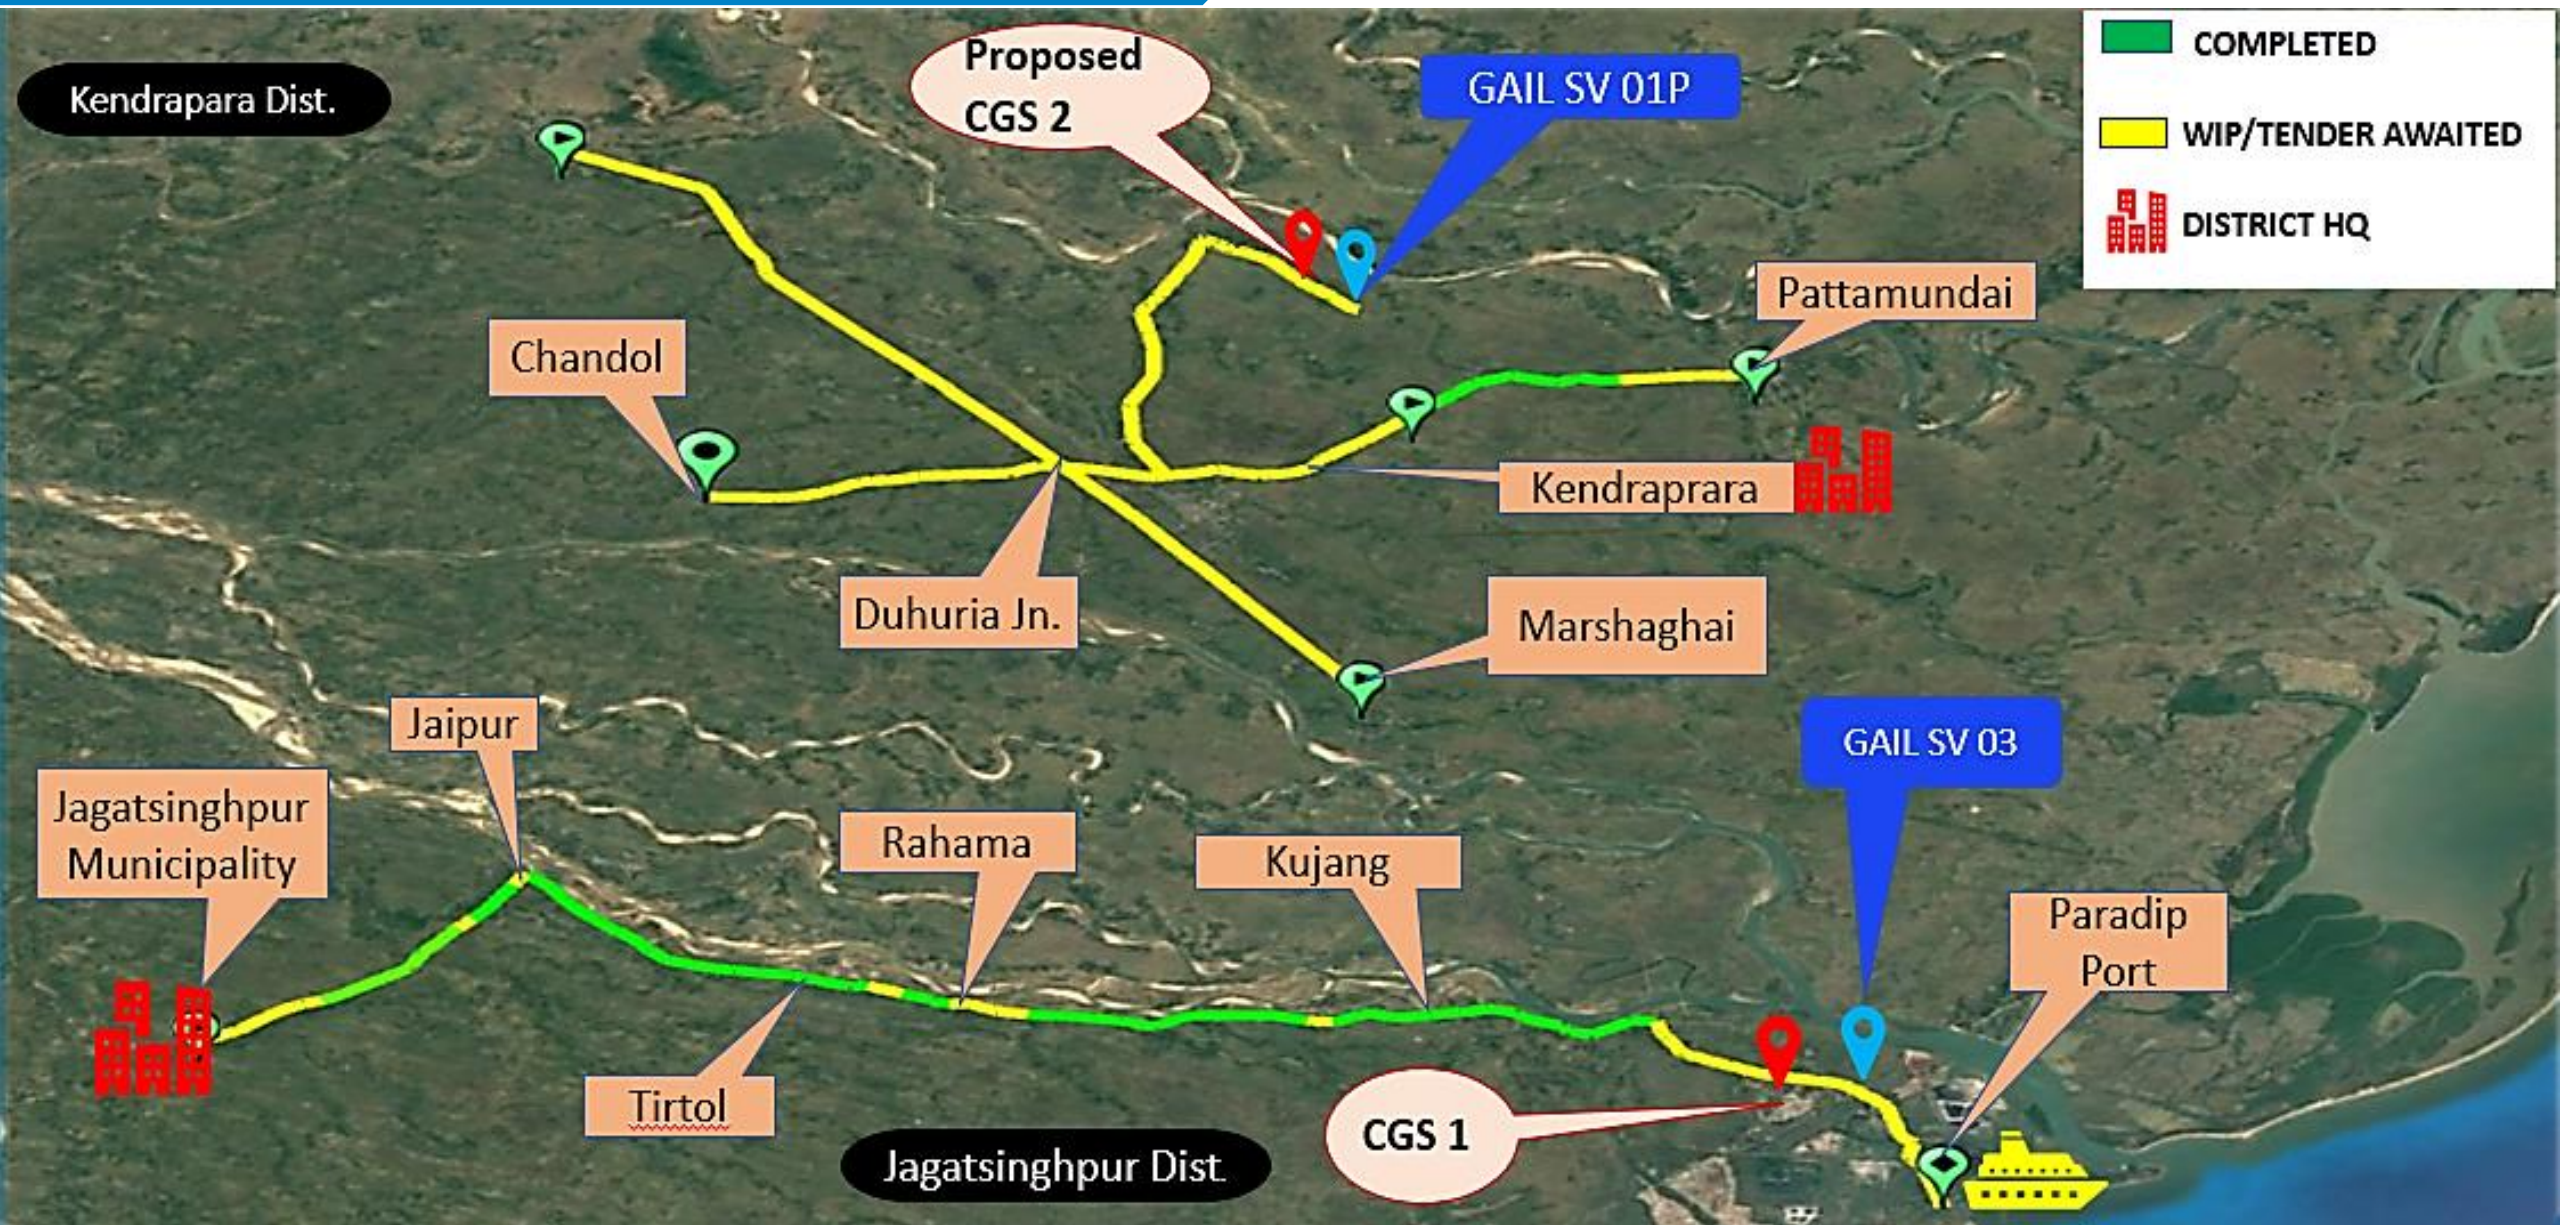

For Geographical Area and pipeline route map refer Page No 2

# Jagatsinghpur & Kendrapara GA –Map: Existing CNG Stations

# Map: Current Steel Pipeline Route

# Map: Future plan

Raghunathpur

Jaipur

Somepur

Tarapur