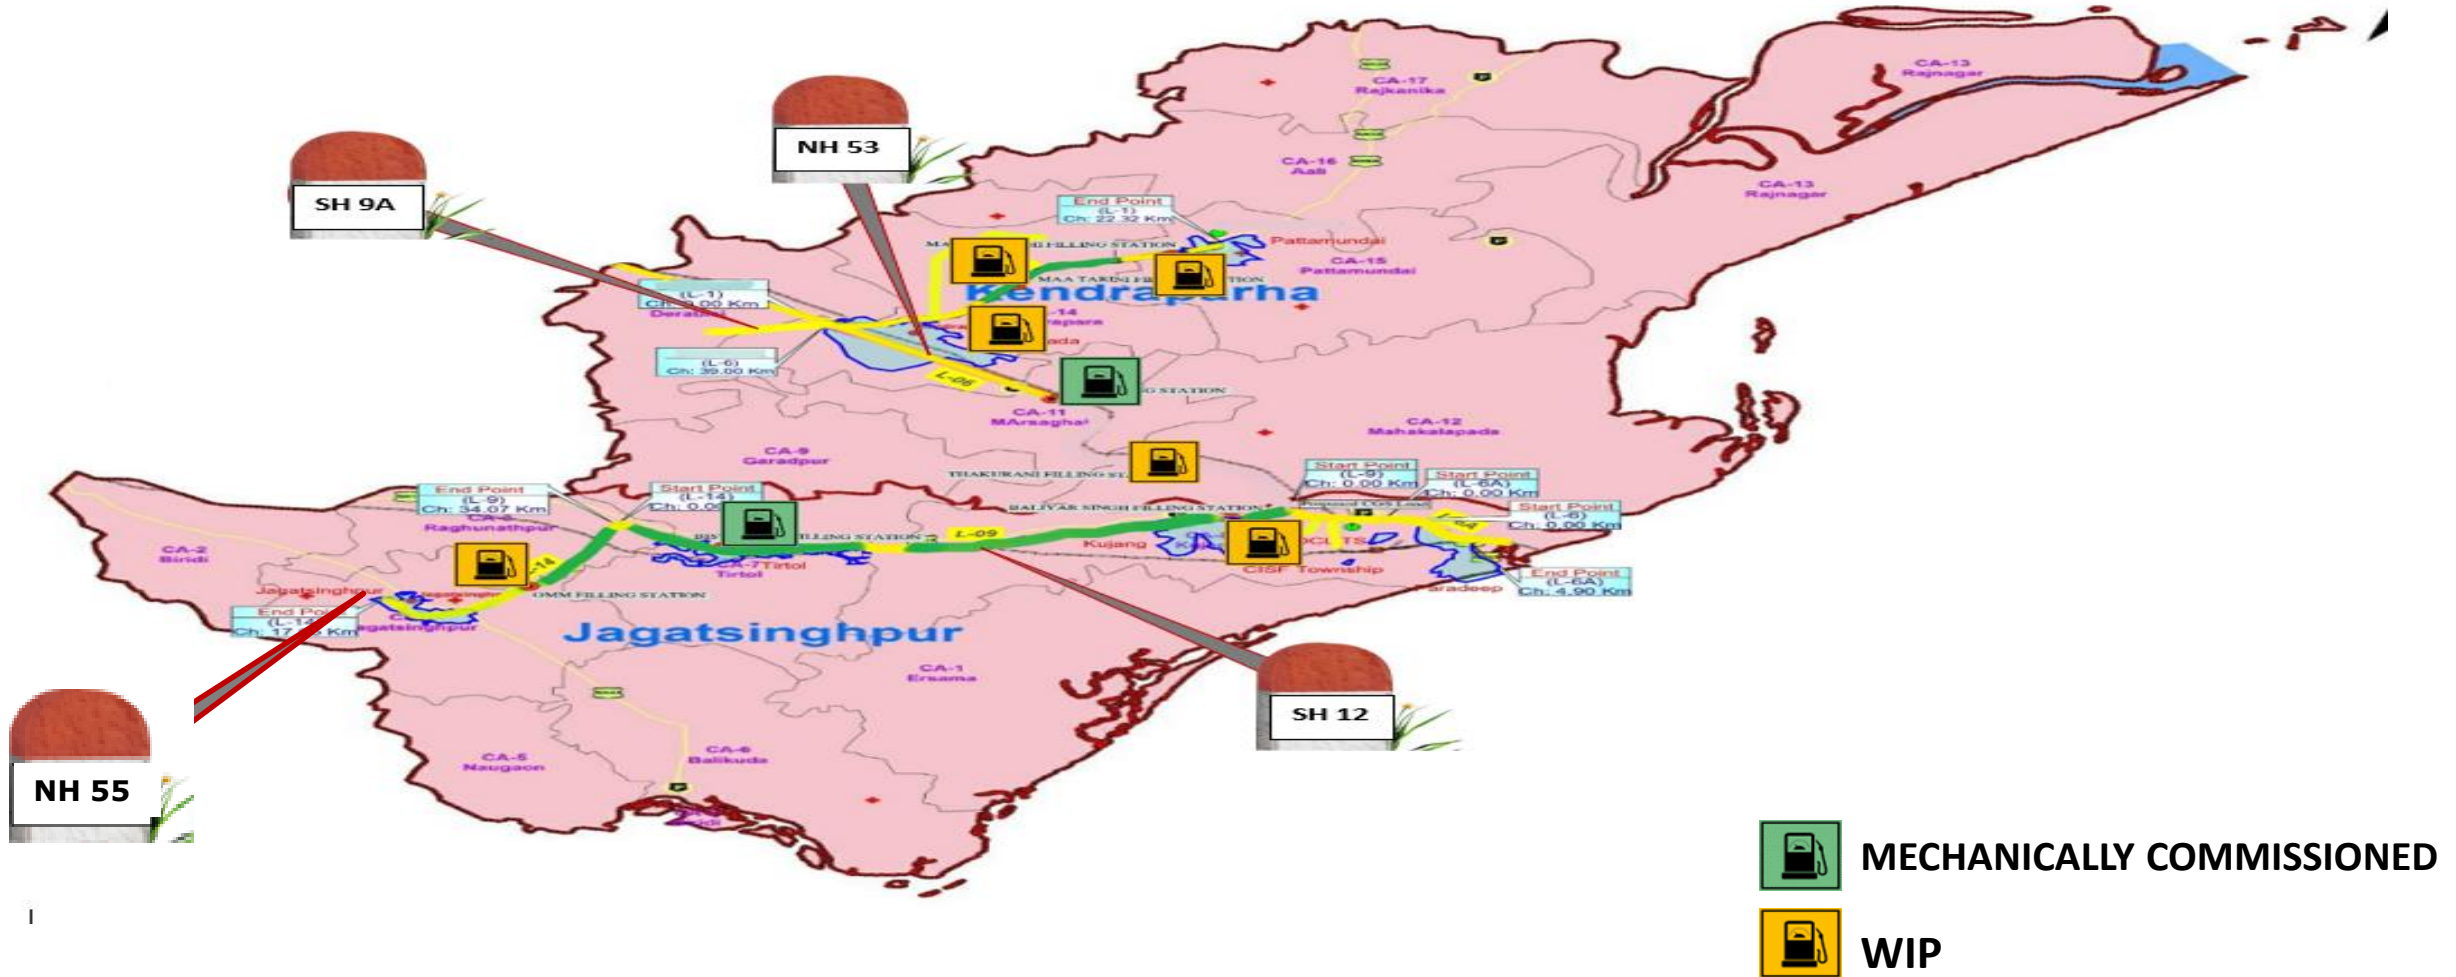

For Geographical Area and pipeline route map refer Page No 2

# Jagatsinghpur & Kendrapara GA –Map: Existing CNG Stations

# Map: Current Steel Pipeline Route

# Map: Future plan

Raghunathpur

Jaipur

Somepur

Tarapur