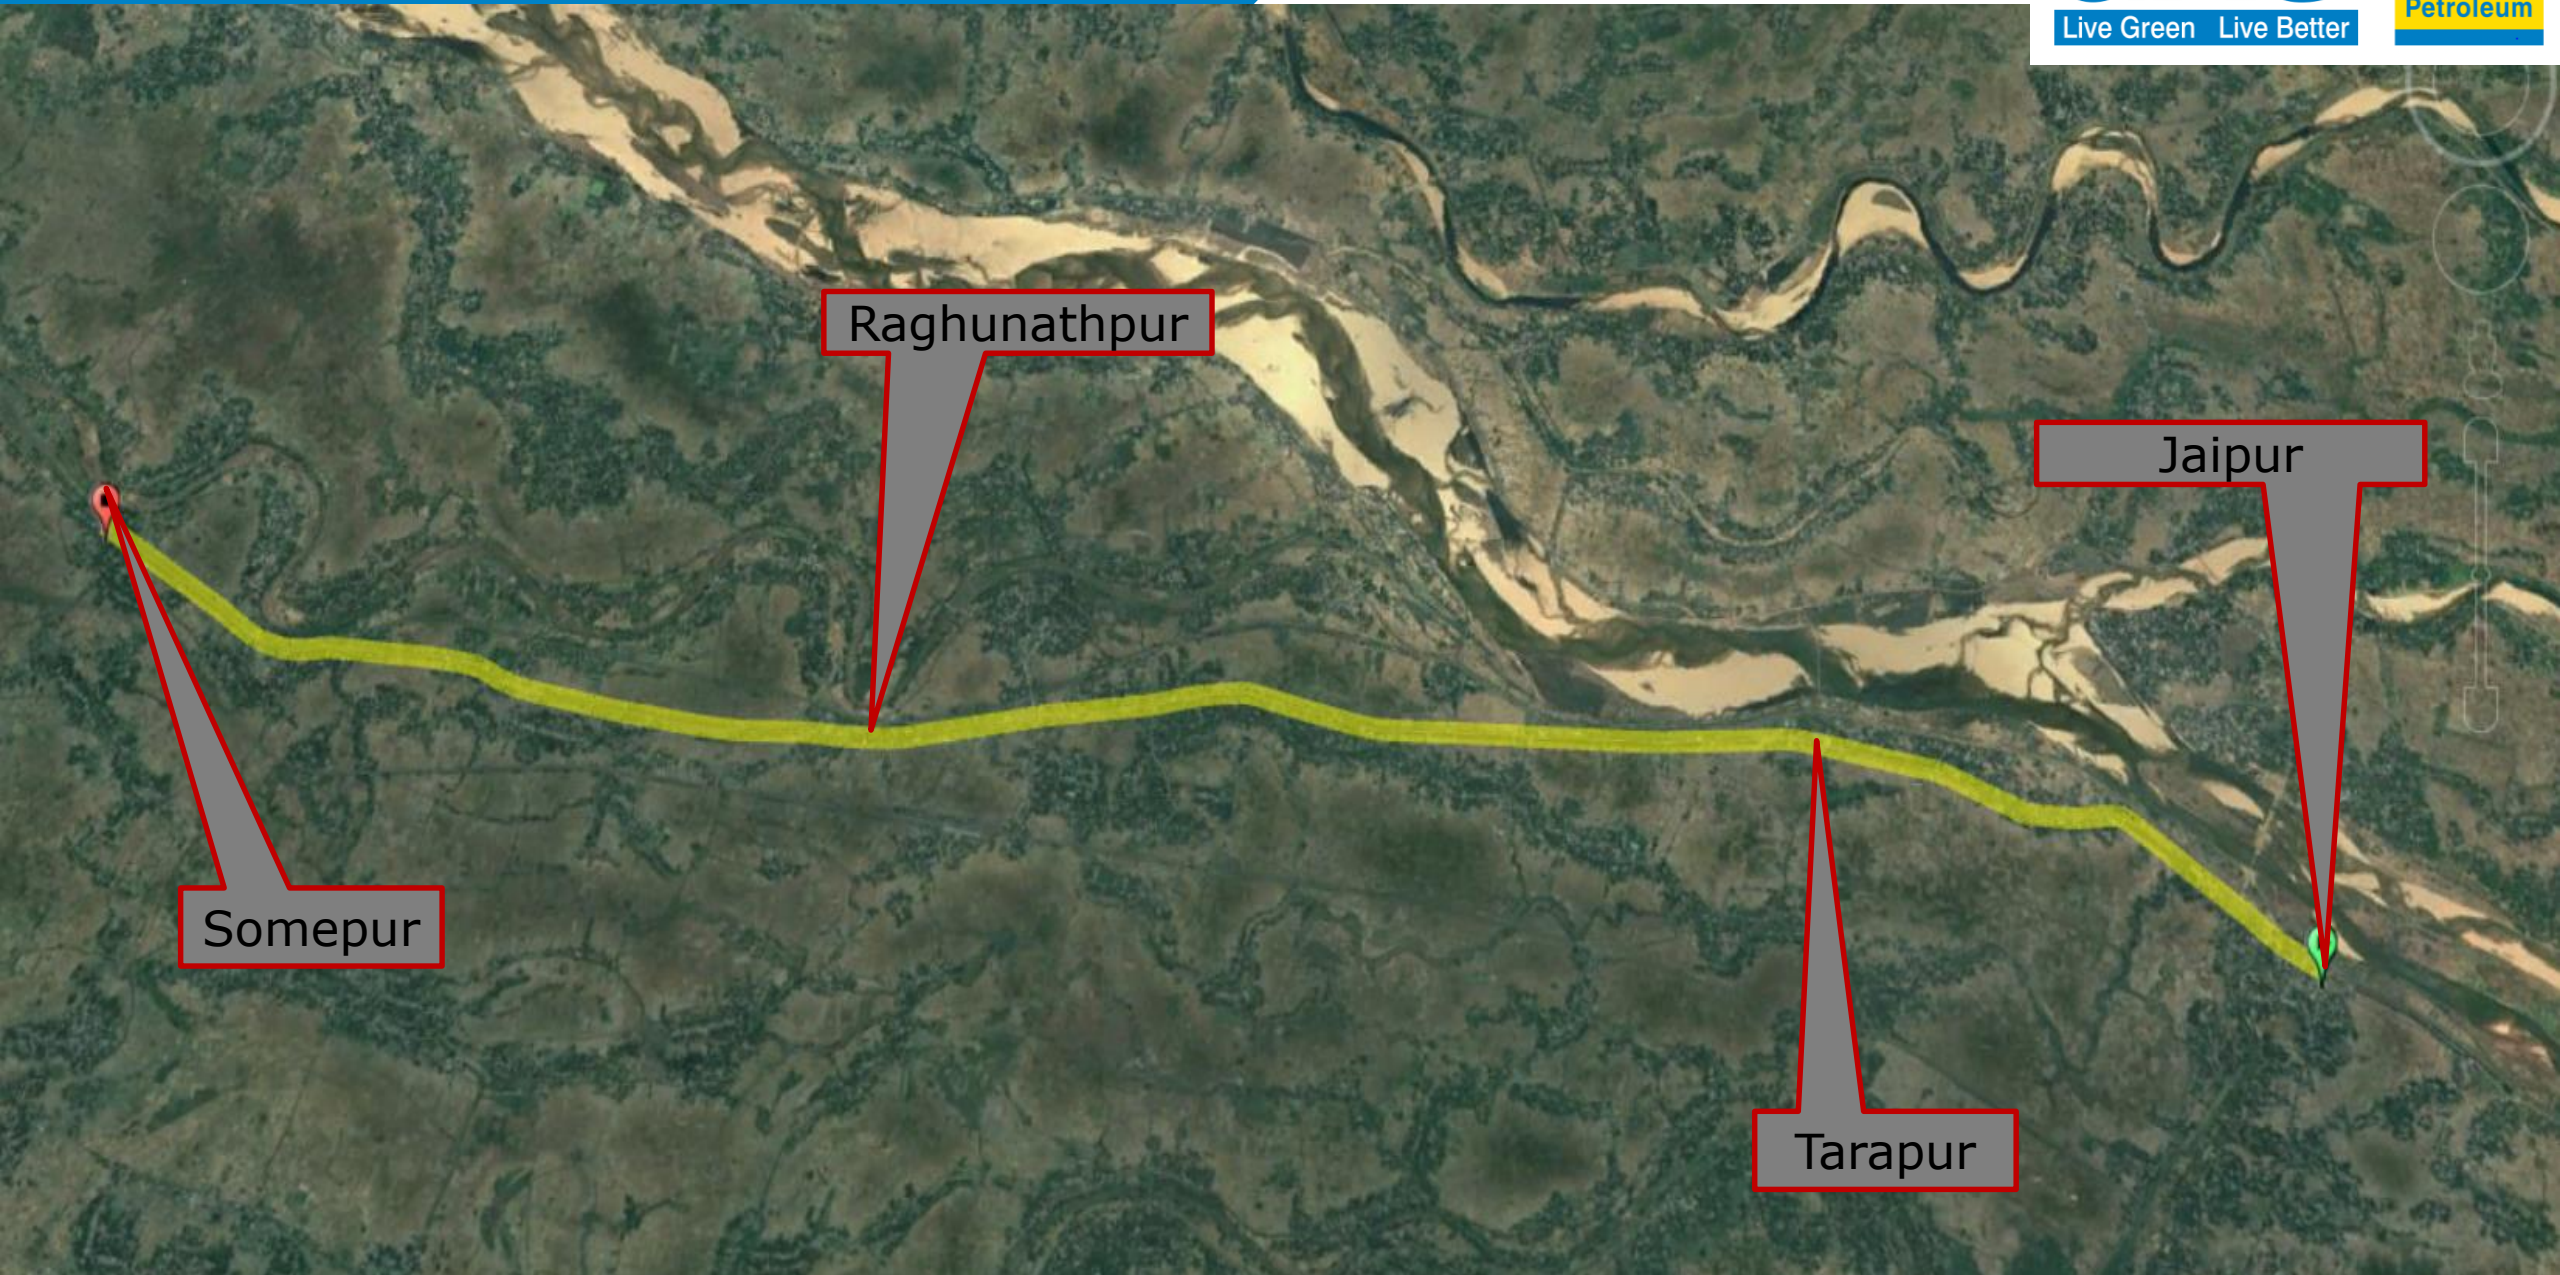

For Geographical Area and pipeline route map refer Page No 2

# Jagatsinghpur & Kendrapara GA –Map: Existing CNG Stations

# Map: Current Steel Pipeline Route

# Map: Future plan

Raghunathpur

Jaipur

Somepur

Tarapur