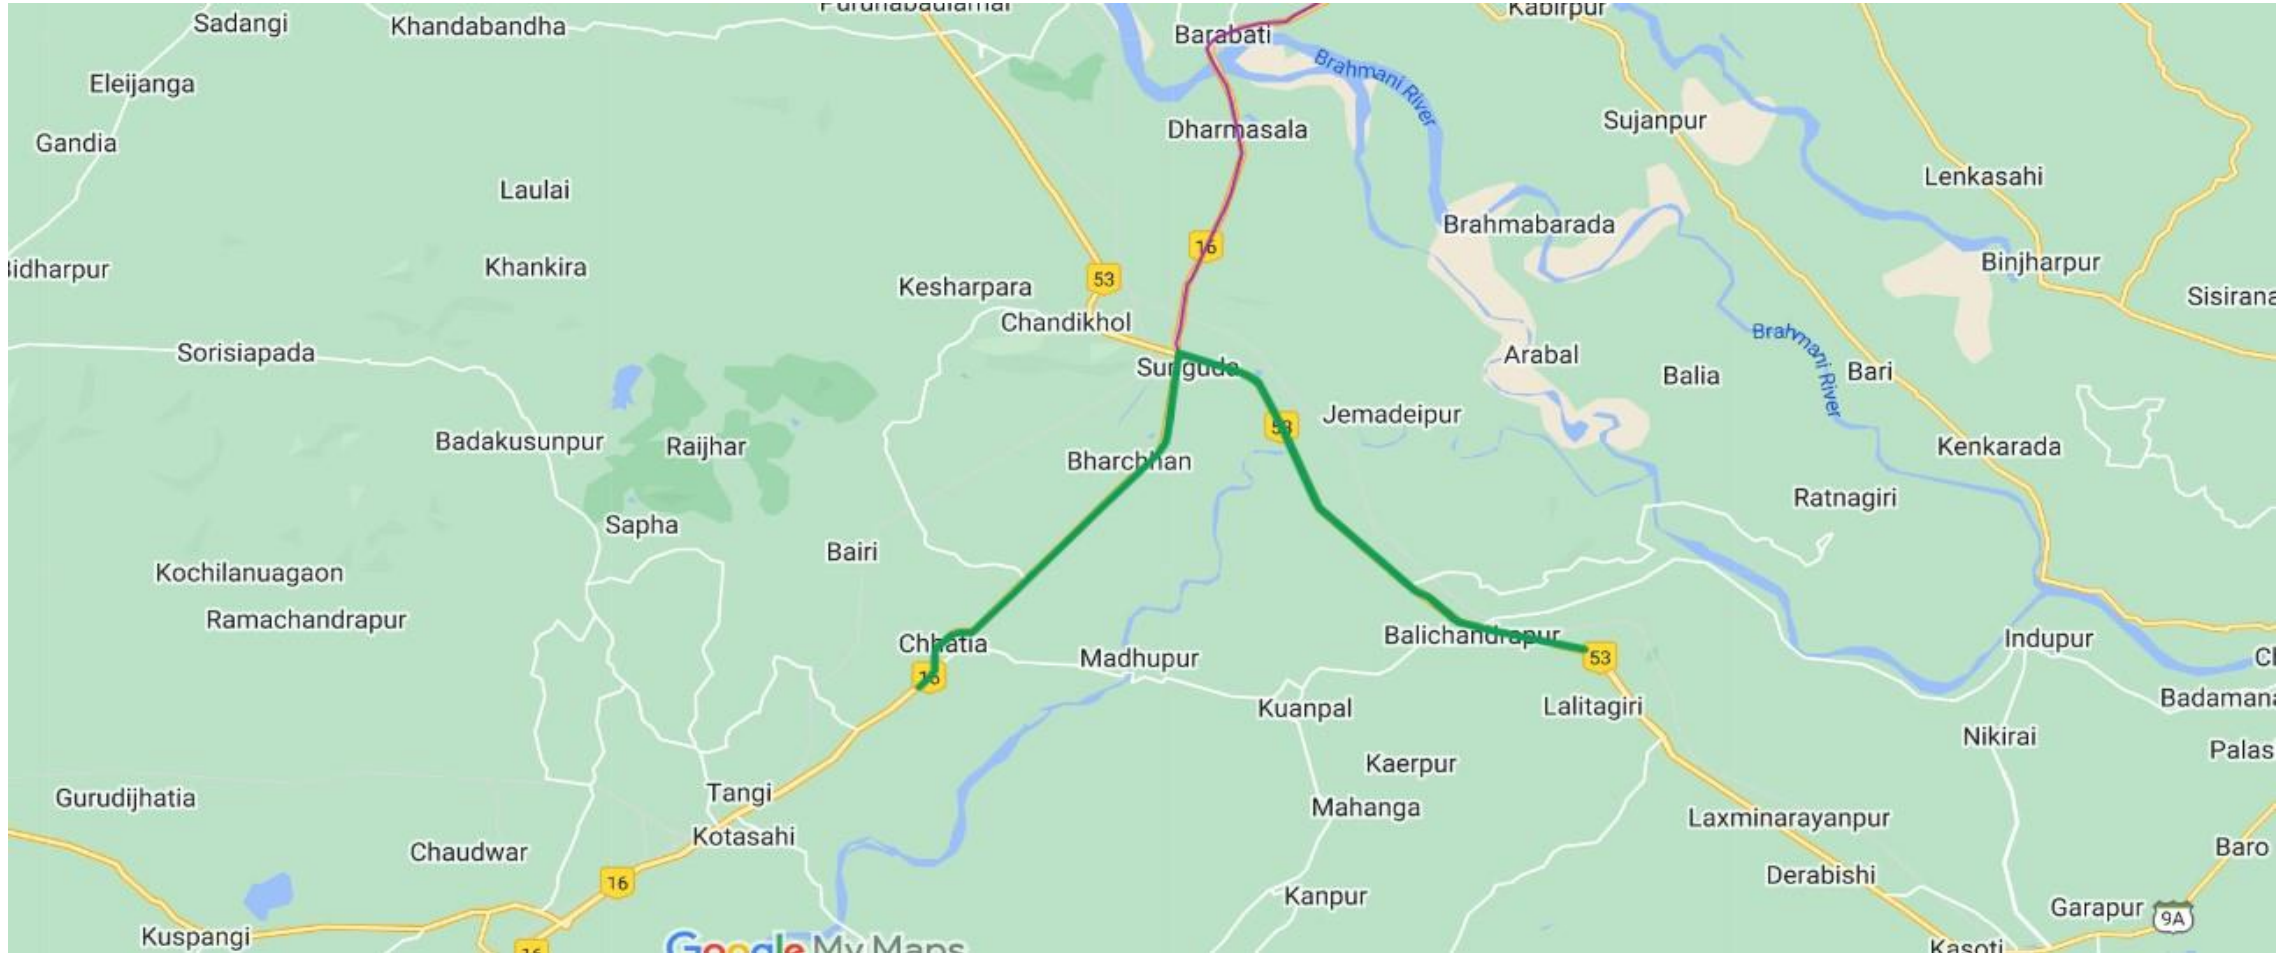

For Geographical Area and pipeline route map refer Page No 2

INTRODUCTION : JAIPUR & KENDUJHAR GA MAP CNG STATIONS

https://www.google.com/maps/d/edit?mid=127EhazcJtEHZez5fAAyk7aaEQj5w_5Q&usp=sharing

INTRODUCTION : STEEL PIPE LINE ROUTE IN JAJPUR & KENDUJHAR GA.

<https://www.google.com/maps/d/edit?mid=1iWFDk4WzDYeqx4CFg4GeS5KEq4yzEZ8&usp=sharing>

INTRODUCTION : FUTURE PLAN (STEEL PIPE LINE)

<https://www.google.com/maps/d/edit?mid=1LT5LCI5l-ngCjYqFz2JUfhNOzmYyvdc&usp=sharing>