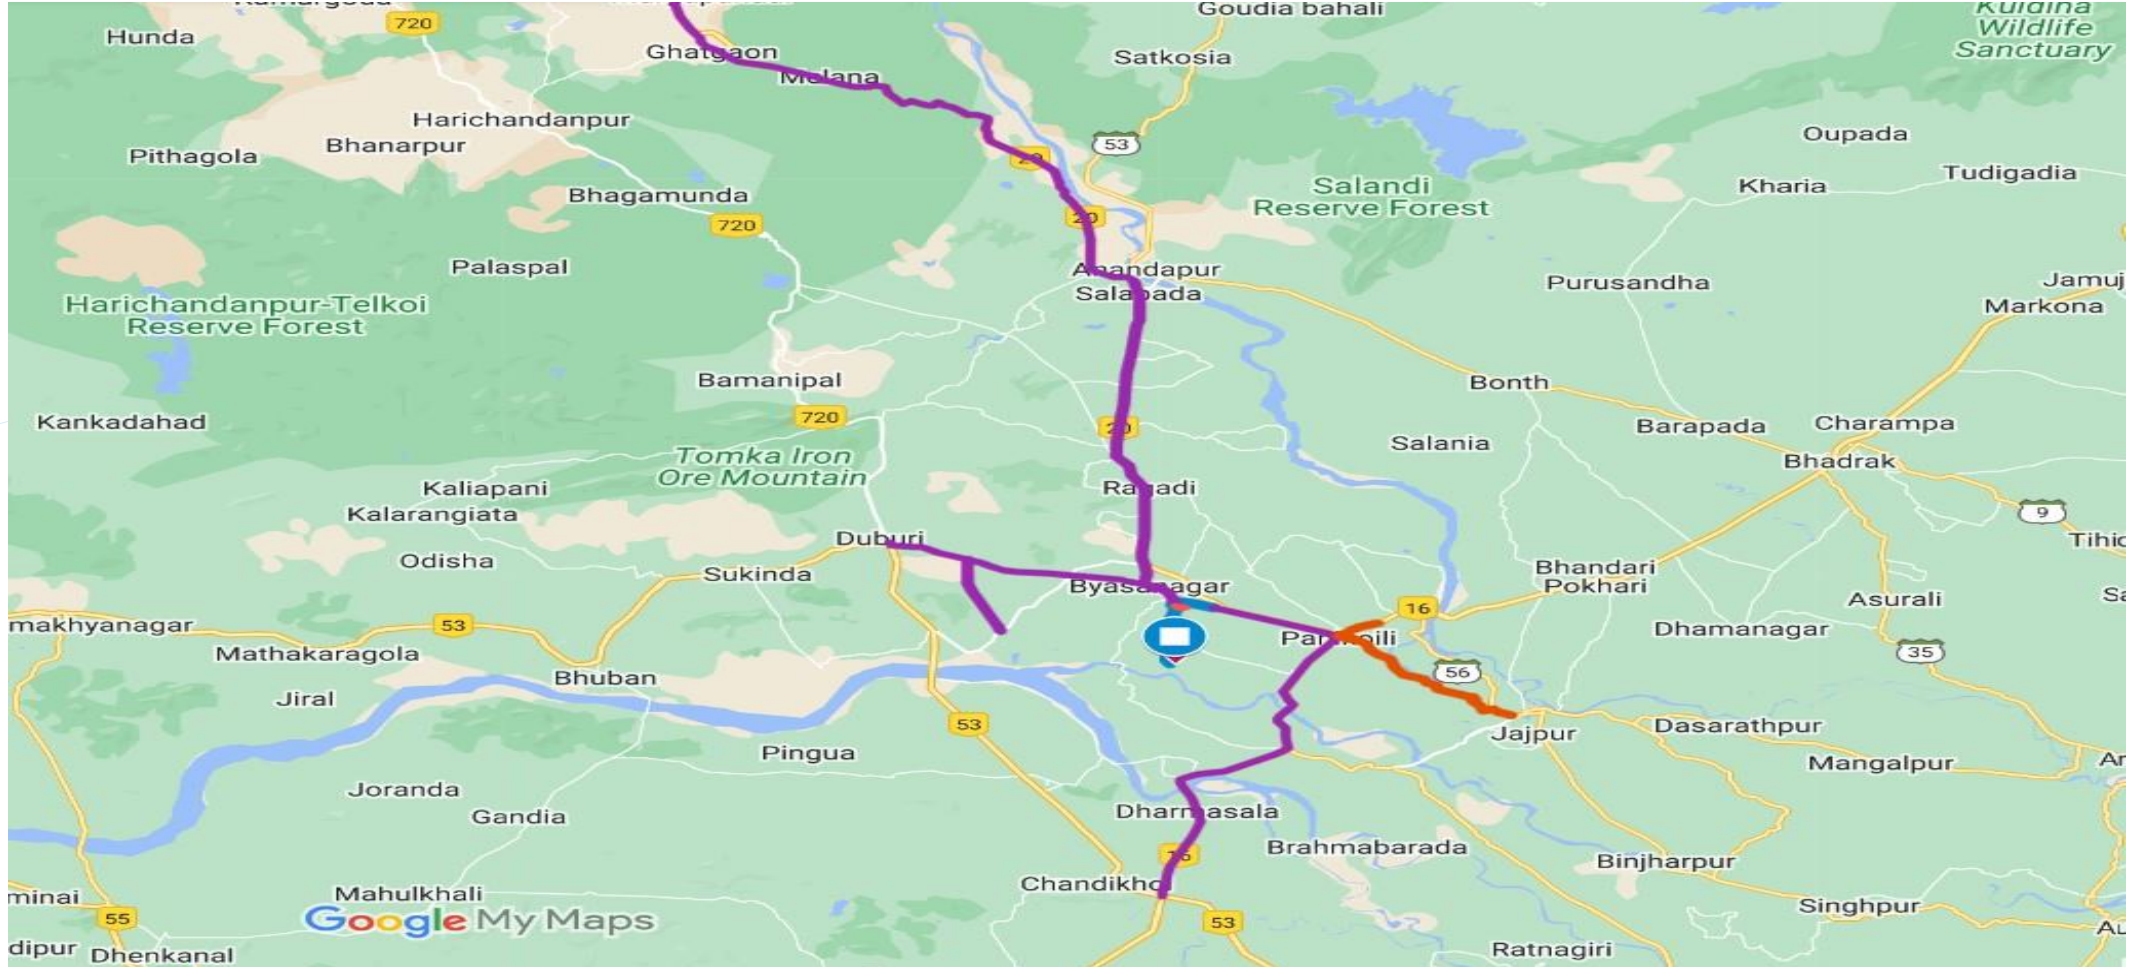

NOTICE INVITING EXPRESSION OF INTEREST (EOI)

For appointment of dealership of CNG stations under Dealer Owned Dealer Operated (DODO) model

State	Geographical Area (GA)	Address for submission of Application.	Contact details - In case of any queries, please contact as per details below:		
Orissa	Jajpur, Kendujhar	BPCL, C/o Bharat Sanchar Nigam Limited, Chorada-Duburi Road, Near V.N. College, Jajpur road, Jajpur-755019	7567888331	konanageshkumar@bharatpetroleum.in	Kona Nagesh Kumar

For Geographical Area and pipeline route map refer Page No 2

INTRODUCTION : JAIPUR & KENDUJHAR GA MAP CNG STATIONS

https://www.google.com/maps/d/edit?mid=127EhazcJtEHZez5fAAyk7aaEQj5w_5Q&usp=sharing

INTRODUCTION : STEEL PIPE LINE ROUTE IN JAJPUR & KENDUJHAR GA.

<https://www.google.com/maps/d/edit?mid=1iWFDk4WzDYeqx4CFg4GeS5KEq4yzEZ8&usp=sharing>

INTRODUCTION : FUTURE PLAN (STEEL PIPE LINE)

<https://www.google.com/maps/d/edit?mid=1LT5LCI5l-ngCjYqFz2JUfhNOzmYyvdc&usp=sharing>