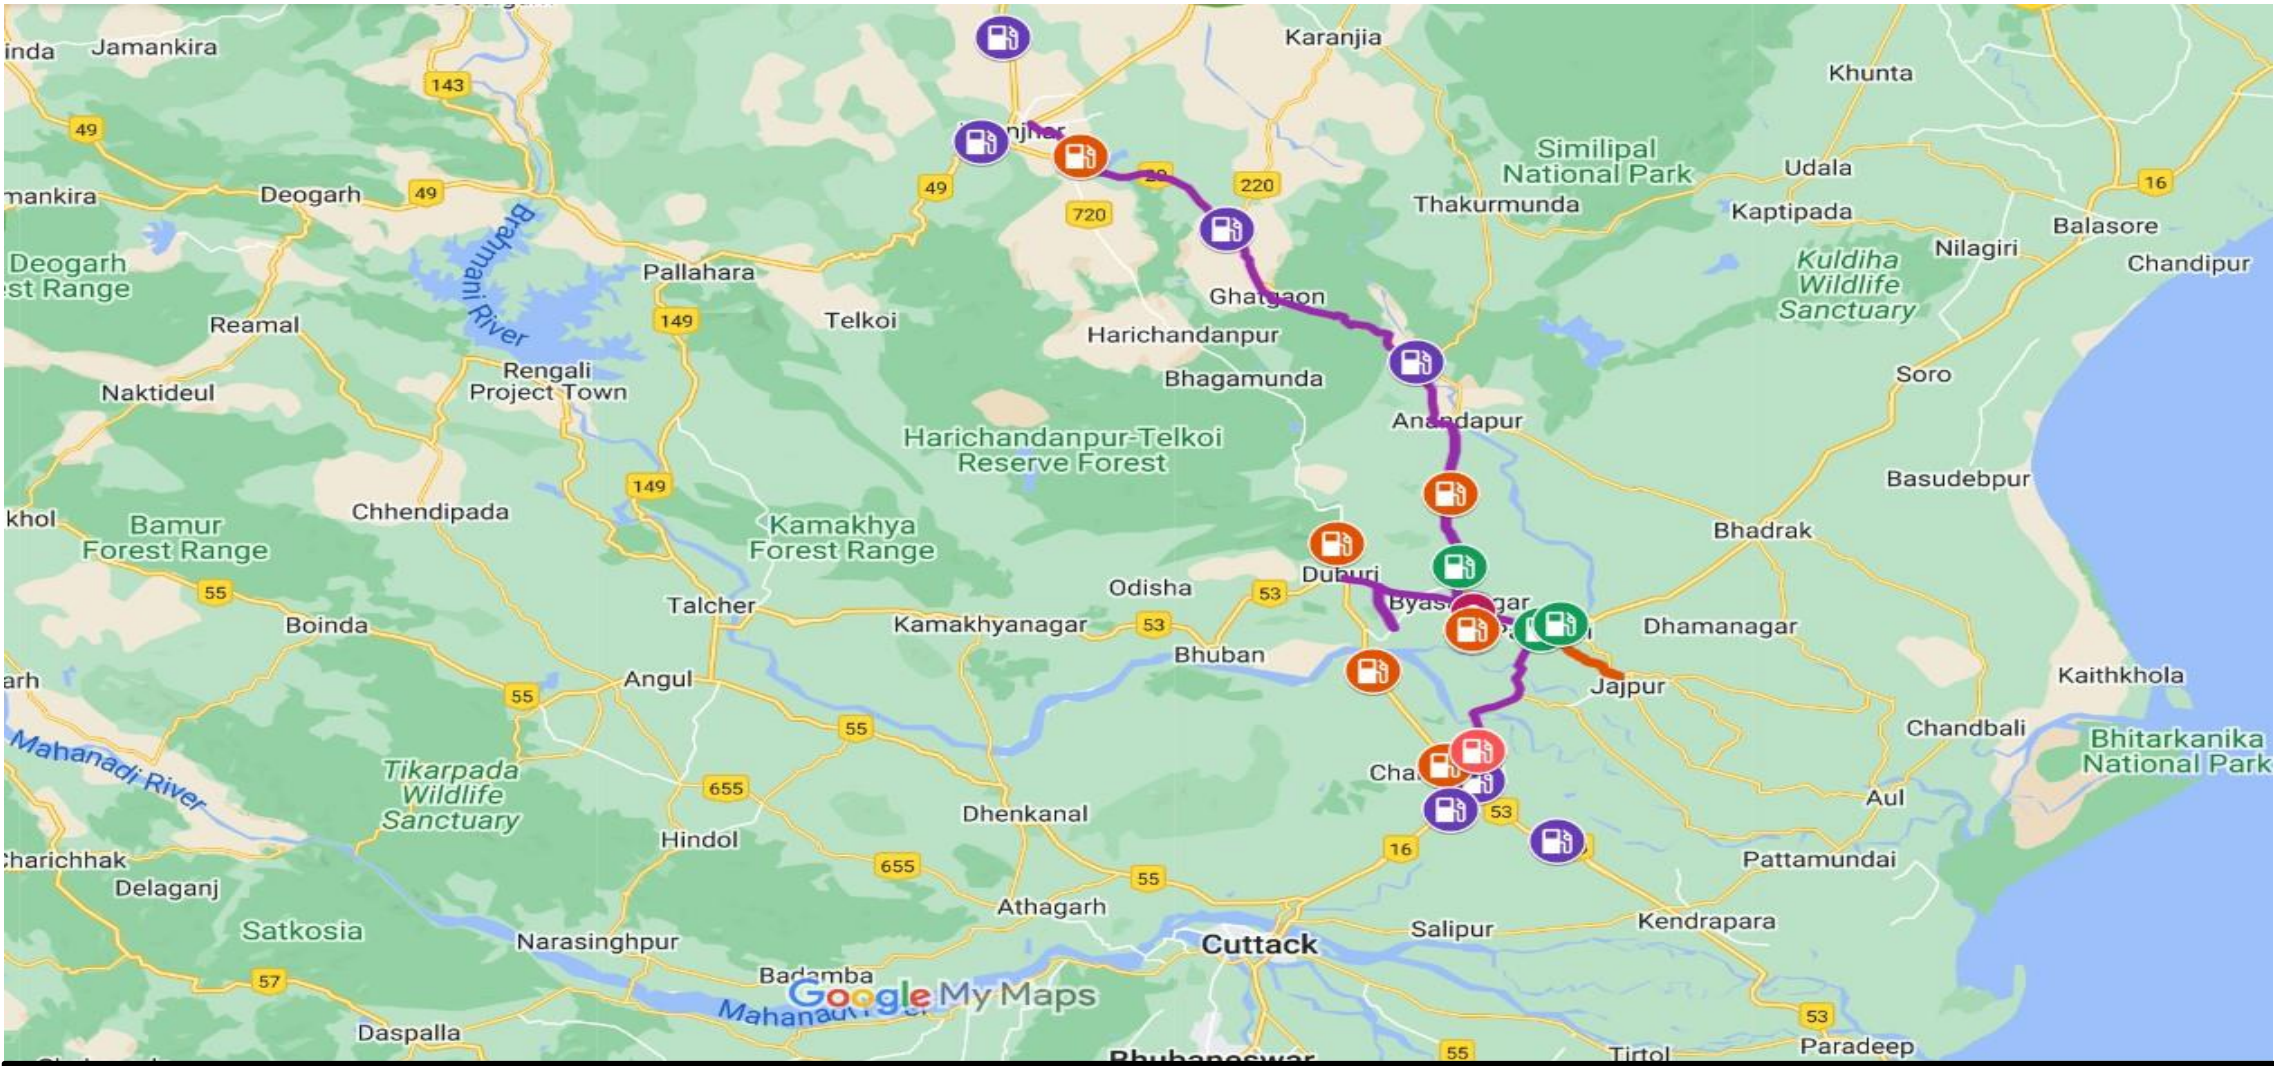

NOTICE INVITING EXPRESSION OF INTEREST (EOI)

For appointment of dealership of CNG stations under Dealer Owned Dealer Operated (DODO) model

State	Geographical Area (GA)	Address for submission of Application.	Contact details - In case of any queries, please contact as per details below:		
Orissa	Jajpur, Kendujhar	BPCL, C/o Bharat Sanchar Nigam Limited, Chorada-Duburi Road, Near V.N. College, Jajpur road, Jajpur-755019	7567888331	konanageshkumar@bharatpetroleum.in	Kona Nagesh Kumar

For Geographical Area and pipeline route map refer Page No 2

INTRODUCTION : JAIPUR & KENDUJHAR GA MAP CNG STATIONS

https://www.google.com/maps/d/edit?mid=127EhazcJtEHZez5fAAyk7aaEQj5w_5Q&usp=sharing

INTRODUCTION : STEEL PIPE LINE ROUTE IN JAJPUR & KENDUJHAR GA.

<https://www.google.com/maps/d/edit?mid=1iWFDk4WzDYeqx4CFg4GeS5KEq4yzEZ8&usp=sharing>

INTRODUCTION : FUTURE PLAN (STEEL PIPE LINE)

<https://www.google.com/maps/d/edit?mid=1LT5LCI5l-ngCjYqFz2JUfhNOzmYyvdc&usp=sharing>