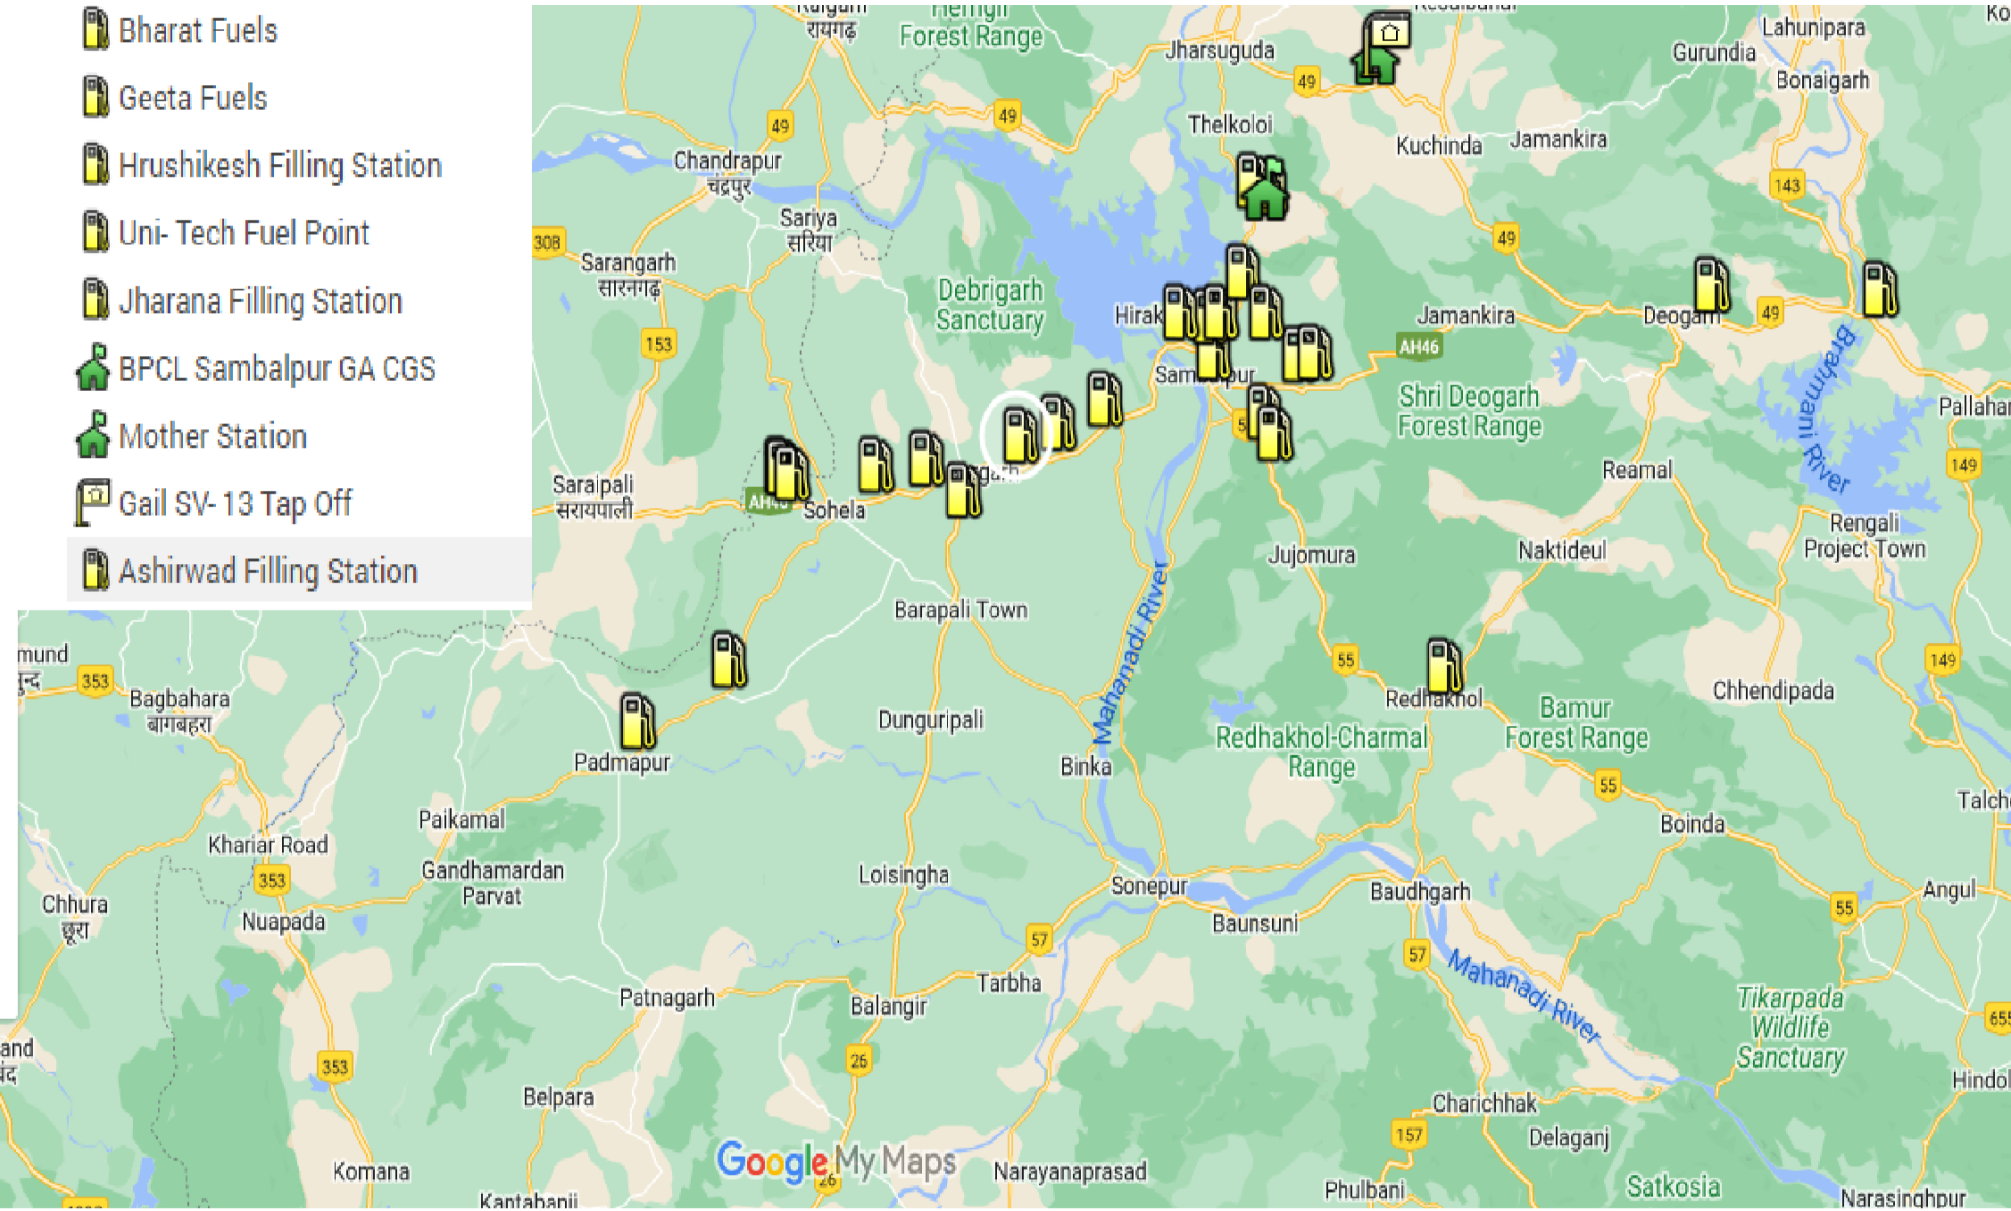

NOTICE INVITING EXPRESSION OF INTEREST (EOI)

For appointment of dealership of CNG stations under Dealer Owned Dealer Operated (DODO) model

State	Geographical Area (GA)	Address for submission of Application.	Contact details - In case of any queries, please contact as per details below:		
Orissa	Sambalpur, Bargarh, Debagarh	BPCL , Bhagawati Complex, 3rd floor, Beside Income tax Office, NH-6, Ainthapali, Dist-Sambalpur Odisha-768004	9850895340	vivekkayande@bharatpetroleum.in	Vivek kayande

For Geographical Area and pipeline route map refer Page No 2

CNG STATIONS: Bargarh, Debagarh & Sambalpur GA

- Ananta Ram Beriha Filling St...
- Tatanager CNG RO
- Hansani CNG RO
- Mother Station at Jangla
- Sason Filling Station
- Prithviraj Filling Station
- Sree Krishna Filling Point
- Odyssey Fuels
- Gartia Amulya Filling Station
- BP Govindapur
- BP- Arjunda
- BP-Karalmal
- Bhopla Filling Station
- Debta Fuel
- Jai Jagannath Service Station
- Harihar Filling Station
- Jagruti Filling Station
- Samaleswari Service Station
- Maa Vaishnodevi Service St...
- Bharat Fuels
- Geeta Fuels
- Hrushikesh Filling Station
- Uni- Tech Fuel Point
- Jharana Filling Station
- BPCL Sambalpur GA CGS
- Mother Station
- Gail SV-13 Tap Off
- Ashirwad Filling Station

Steel Pipeline Route: Bargarh, Debagarh & Sambalpur GA

Steel Pipeline Route Future Plan: Bargarh, Debagarh & Sambalpur GA